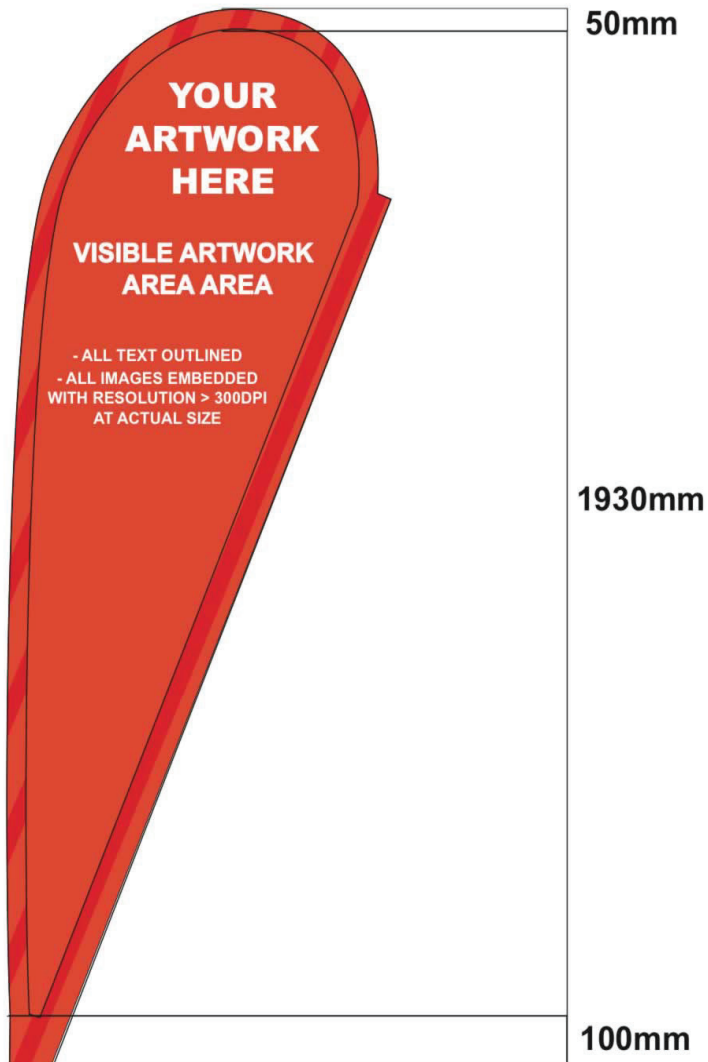

inksplash
Cre8tive Branding

Small Teardrop Flag

Artwork size: 955 x 2080mm

- All Artwork should be supplied as high res PDF or EPS file
- >300dpi
- All text should be outlined
- Scale should be stated (i.e. 25% of intended size etc.)
- All dimensions should be in millimetres (not feet or inches)
- Design preferable in Adobe illustrator 5.5 or lower
- We can not make amendments in version higher than this