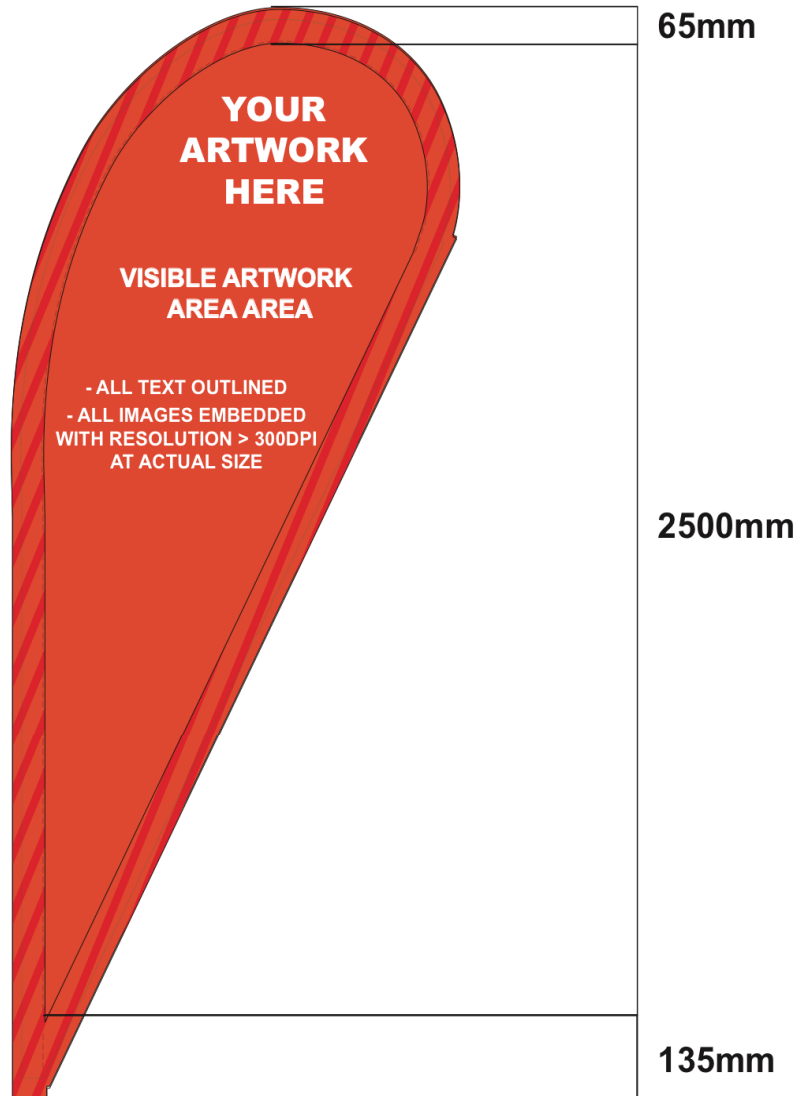

## Medium Teardrop Flag

Artwork size: 1125 x 2700mm

- All Artwork should be supplied as high res PDF or EPS file
- >300dpi
- All text should be outlined
- Scale should be stated (i.e. 25% of intended size etc.)
- All dimensions should be in millimetres (not feet or inches)
- Design preferable in Adobe illustrator 5.5 or lower
- We can not make amendments in version higher than this